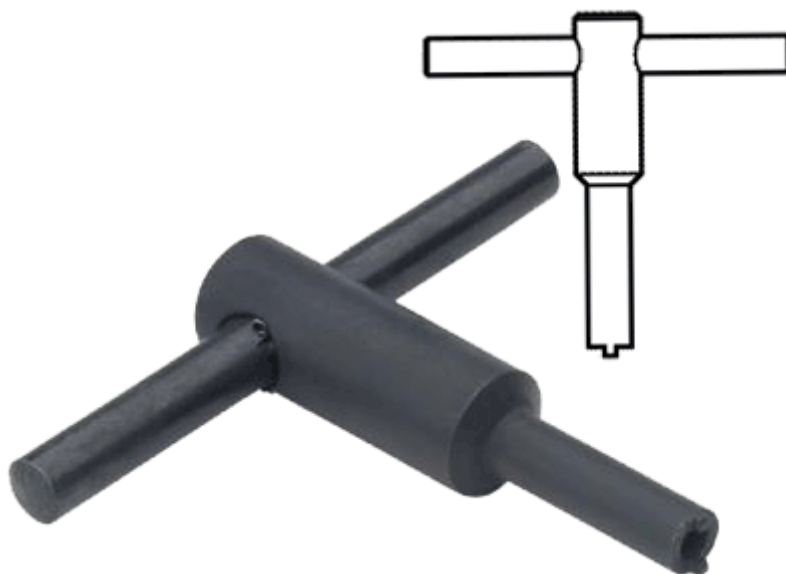

Article number: 206115M16

Description: E+G
Screw driver 611.5-M16

Measures

Screwdriver GN 611.5 = -